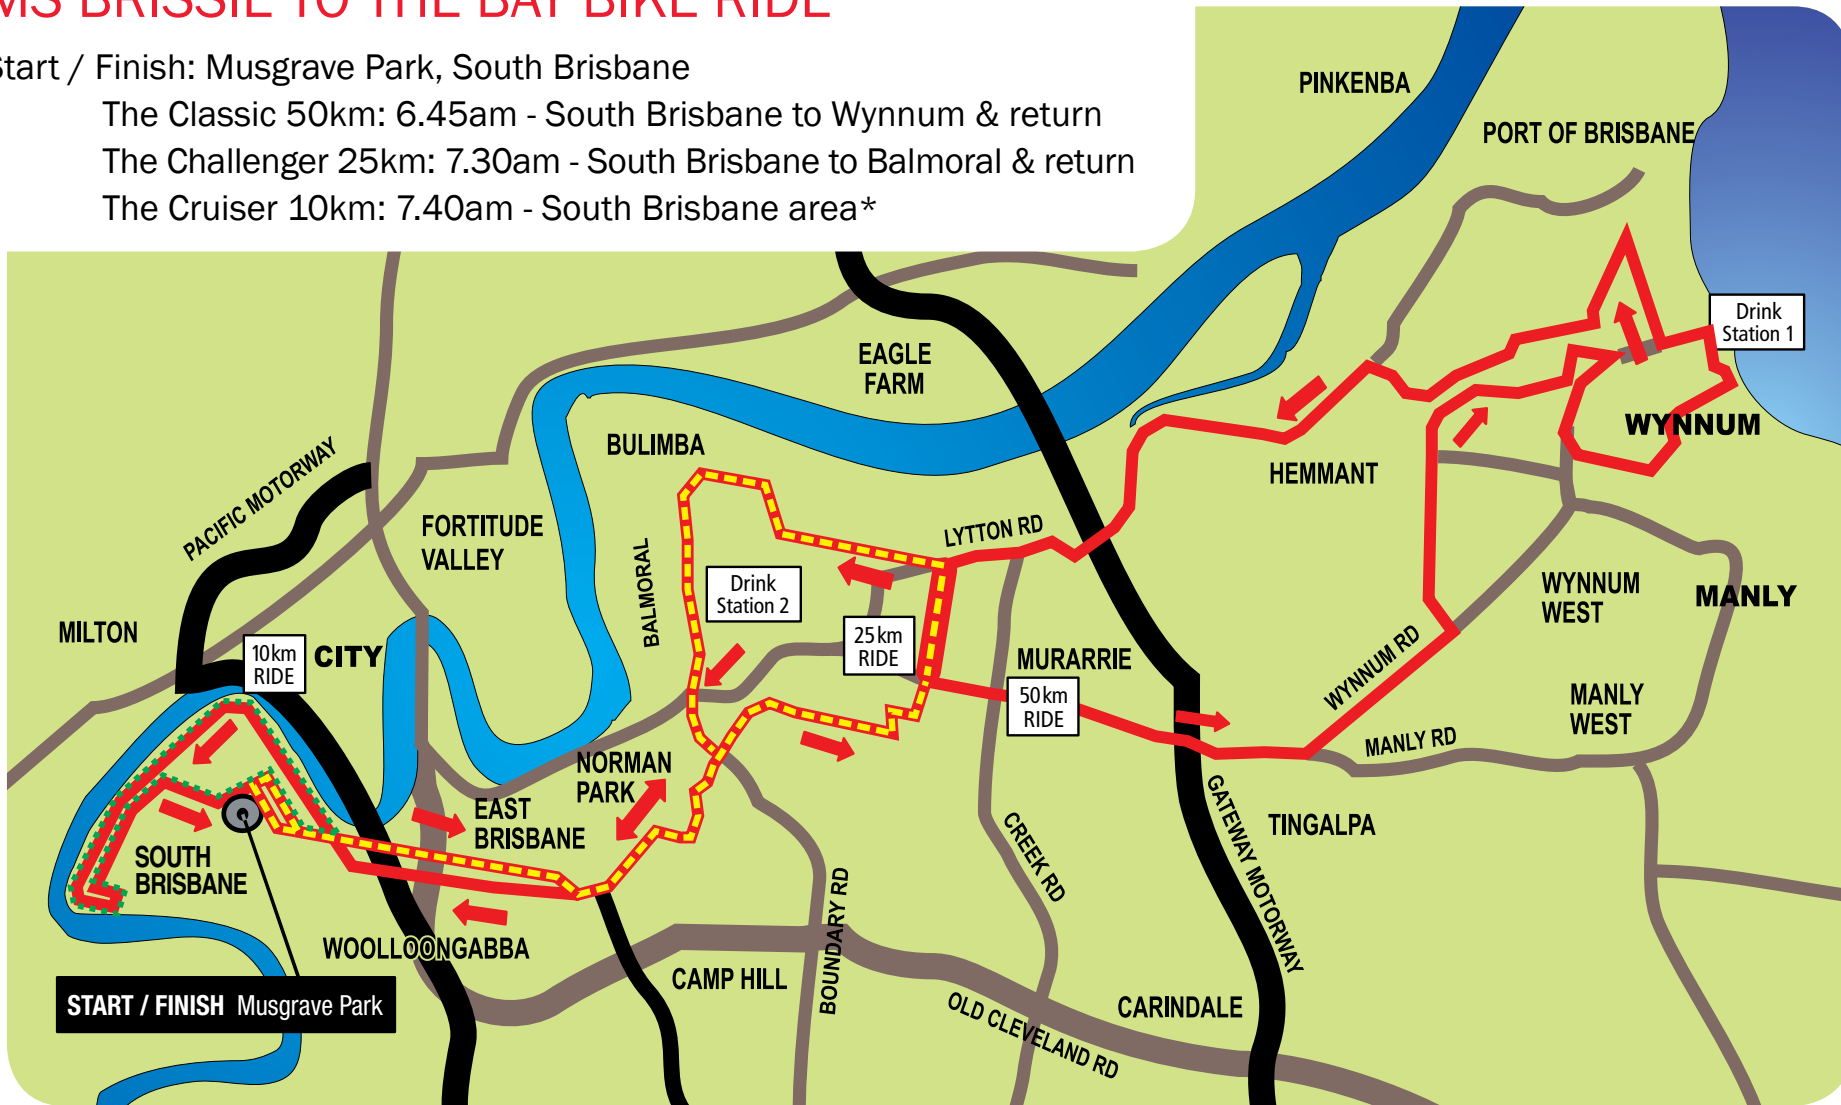

MS BRISSIE TO THE BAY BIKE RIDE

Start / Finish: Musgrave Park, South Brisbane

The Classic 50km: 6.45am - South Brisbane to Wynnum & return

The Challenger 25km: 7.30am - South Brisbane to Balmoral & return

The Cruiser 10km: 7.40am - South Brisbane area*

*may be subject to a change in route